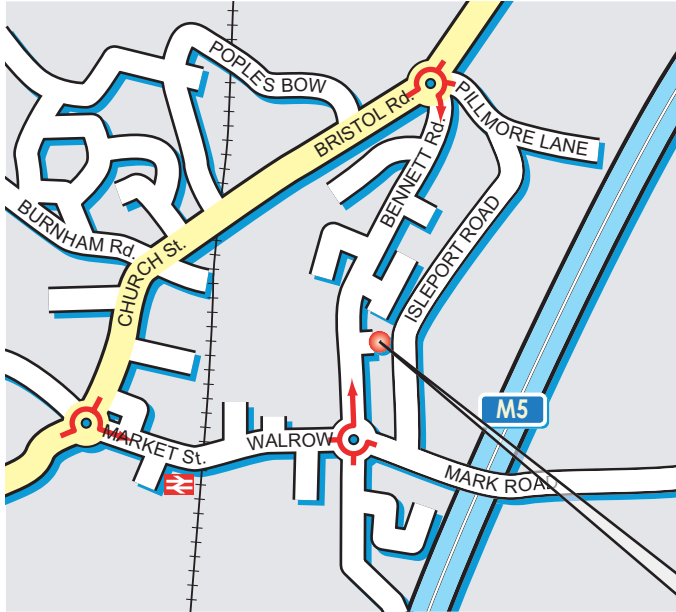

Cases Ltd

Cases Ltd
Bennett Close
Isleport Business Park
Highbridge
Somerset
TA9 4JU

Tel: 01278 789998
Fax: 01278 792724
Email: contact@cases-eng.co.uk

TRAVEL INFORMATION

From the M5 Southbound:

Exit the M5 at junction 22, at the roundabout take the first exit onto the A38 (Bristol Road). At the next roundabout take the second exit onto Bennett Road. Isleport Business Park is on the left.

From the M5 Northbound:

Exit the M5 at junction 22, at the roundabout take the first exit onto the A38 (Bristol Road). At the next roundabout take the second exit onto Bennett Road. Isleport Business Park is on the left.

By Rail:

Highbridge Station is approximately 1/3 a mile away. For train times call 08457 48 49 50.